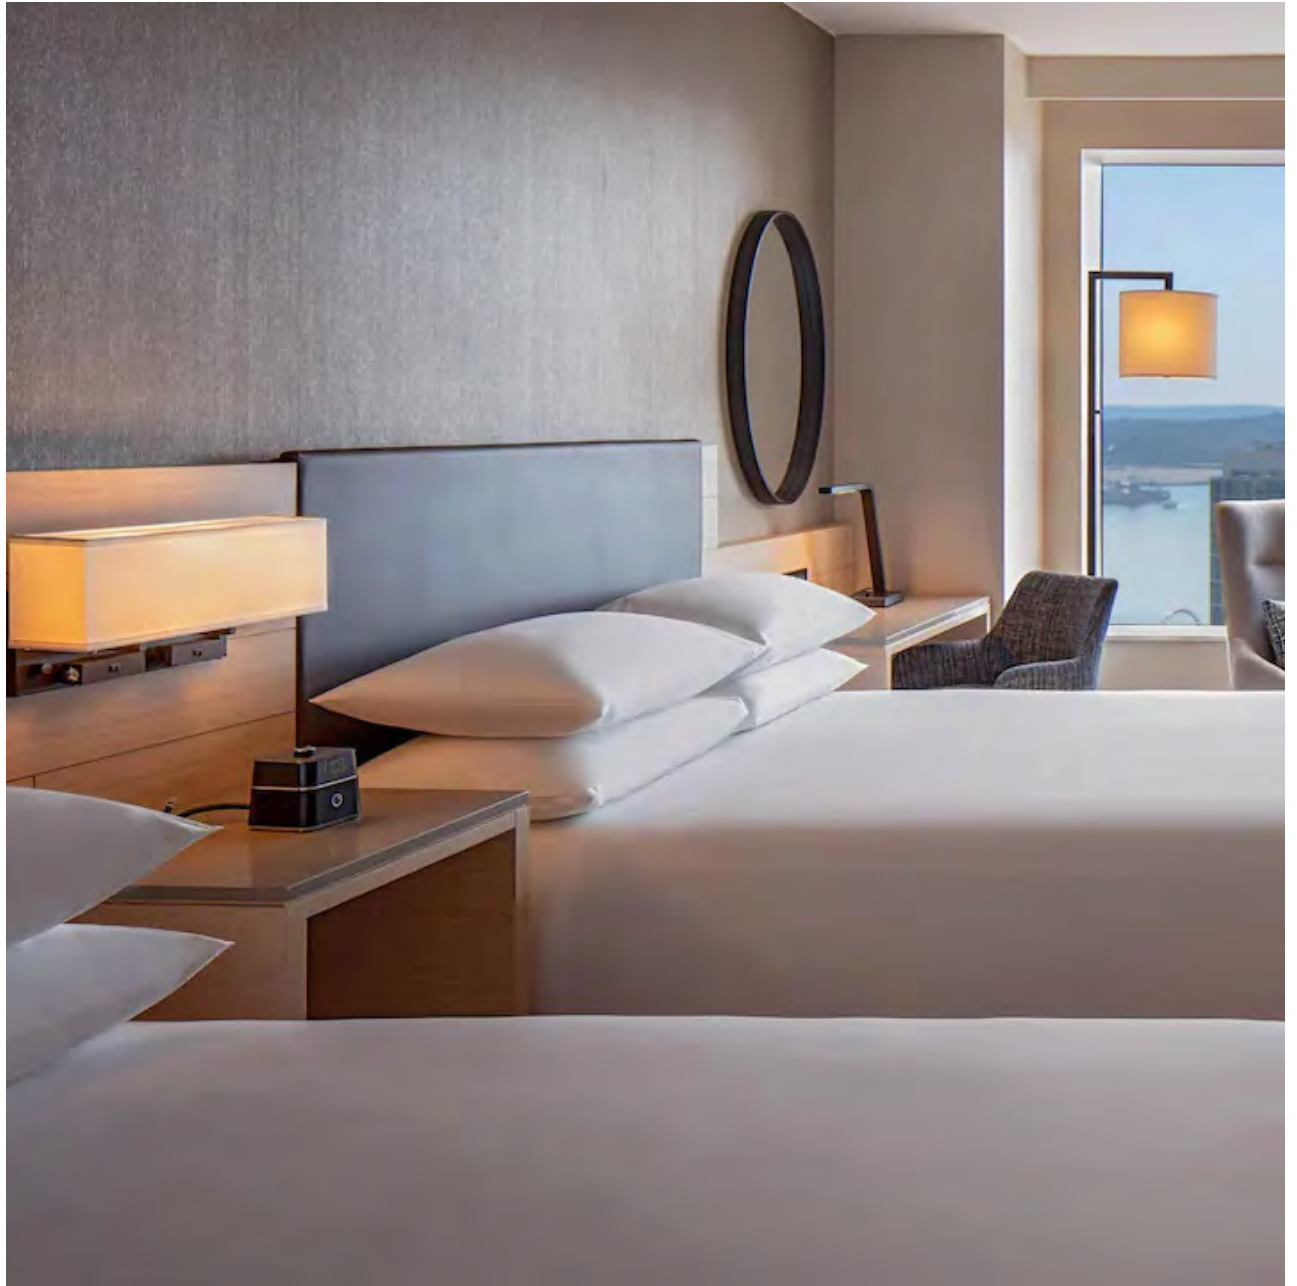

# HYATT REGENCY SEATTLE

Seattle | 2018  
Arquitecto: LMN Architects  
Interiorista: LMN Architects

Seattle | 2018  
Architect: LMN Architects  
Interiorist: LMN Architects